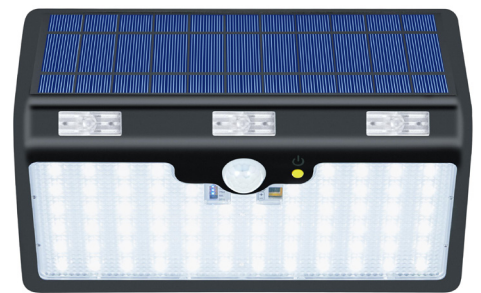

Solar Motion Sensor Light - QSE-PL66-20

Outdoor Solar LED lights provide excellent illumination with long battery life, remote controlled operation, flexible installation options and elegant ABS design allowing you to use it in many different ways. Unique Digital Display on front of unit to provide battery charging indication during day and battery level at night along with selected operation mode.

- Best in class motion sensor enabled security light for your patio, fence, deck, yard, pathway, etc.
- Take it with you on your outdoor adventures, hang it anywhere using the provided hanger! Remote controlled operation in max. brightness Always ON mode allows you to use it when required as a flood light. Perfect for camping, parties and barbecues or use it as a work light in your garage, built for all kinds of applications!

- 66 Super Bright LEDs, 1980 Lumens, 3000K/6500K for option.
- Lasts 2-4 cloudy or rainy days with full charge.
- Six Unique Operating Modes, Auto-ON at Night.
- ALL Night Dusk to Dawn Operation.
- Remote Controlled or Button Controlled (Front of Unit).
- Easy Installation: Fixed or Portable (With the Hanger to install anywhere!).