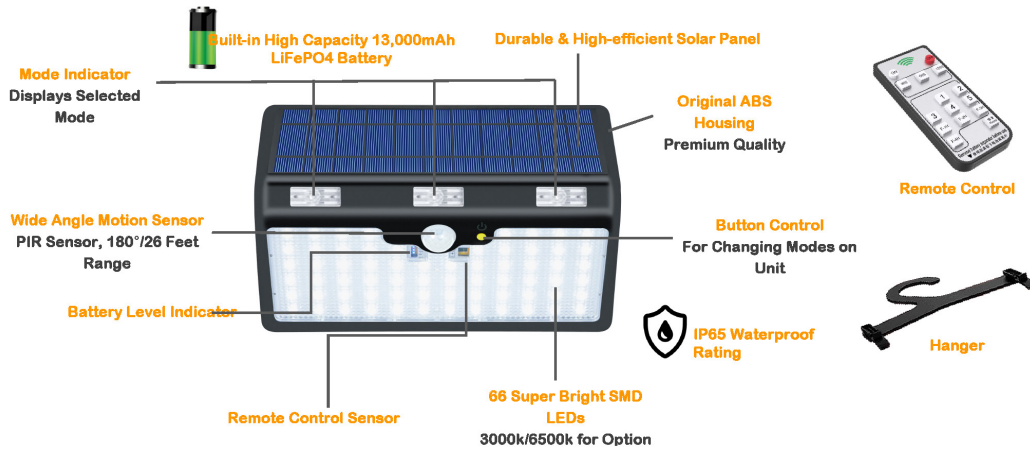

Solar Motion Sensor Light - QSE-PL66-20

Outdoor Solar LED lights provide excellent illumination with long battery life, remote controlled operation, flexible installation options and elegant ABS design allowing you to use it in many different ways. Unique Digital Display on front of unit to provide battery charging indication during day and battery level at night along with selected operation mode.

- Best in class motion sensor enabled security light for your patio, fence, deck, yard, pathway, etc.
- Take it with you on your outdoor adventures, hang it anywhere using the provided hanger! Remote controlled operation in max. brightness Always ON mode allows you to use it when required as a flood light. Perfect for camping, parties and barbecues or use it as a work light in your garage, built for all kinds of applications!

- 66 Super Bright LEDs, 1980 Lumens, 3000K/6500K for option.
- Lasts 2-4 cloudy or rainy days with full charge.
- Six Unique Operating Modes, Auto-ON at Night.
- ALL Night Dusk to Dawn Operation.
- Remote Controlled or Button Controlled (Front of Unit).
- Easy Installation: Fixed or Portable (With the Hanger to install anywhere!).