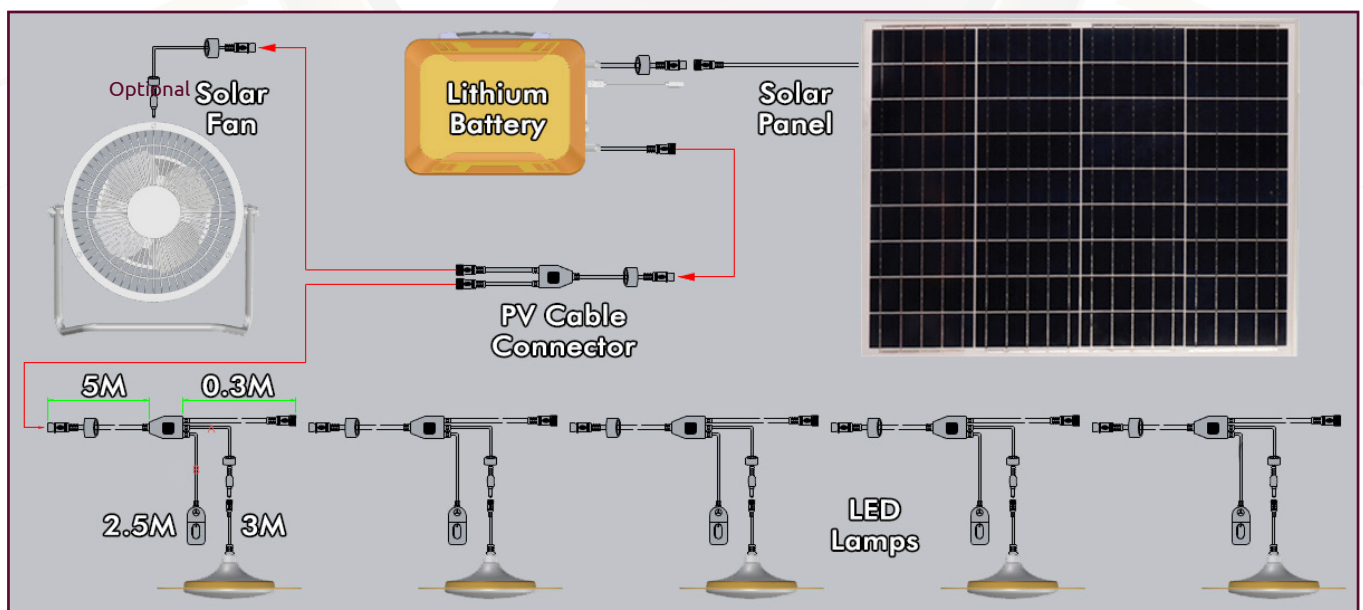

Solar Indoor Lighting

LED
CL688

PRODUCT DESCRIPTION

- It is composed of 5pcs 5w lamps, 5 sets of connecting wires (connecting wires can be divided into three groups: switch, lamp interface, and extension main line interface), Powerbox, solar panel, and 12v input of stand by the charger.
- One lamp connected to the power box or 5 lamps work at the same time, the main wire connection between each lamp is up to 5 meters, each connection main wire is divided into three groups, switch line 3 meters, lamp wire 2.5 meters, extend the main connection 0.3 meters.
- Each Lamp has an independent switch, which allows you to choose a certain lamp freely, and the other lamps will not be affected.

- The lighting power of each lamp is 5W, suitable for general rooms and indoor.
- 2 USB output ports can provide charging for mobile phones or other 5V input, and the charging current can reach 2.8A
- The power supply with LED power display can be monitored at any time, Powerbox has an auxiliary light.
- According to their own situation, can also increase the lamp 1-2pcs.