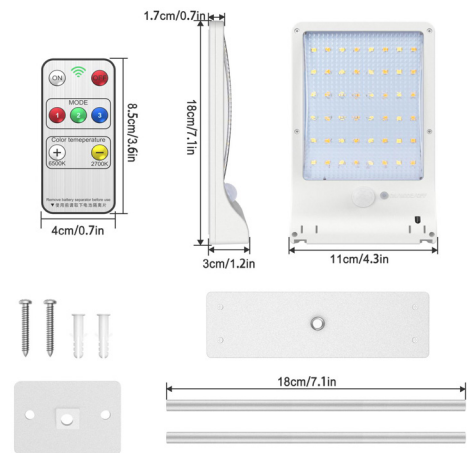

Solar Motion Sensor Light - QSE-PL48-20

Solar Powered

3.7V/2000mAh
Lithium Battery

Adjustable
Color Temperature

- 6000k
- 5450k
- 4900k
- 4350k
- 3800k
- 3250k
- 2700k

Outdoor Solar LED lights provide excellent illumination with long battery life, remote-controlled operation, flexible installation options and elegant design. Best in class motion sensor enabled security light for your patio, fence, deck, yard, pathway, etc.

- Unique 48LED Light Design - generating 450 lumens of brightness with 24 warm-light LEDs and 24 cool-white LEDs.
- Remote Control with adjustable 7 gears color temperature, switch freely from warm-white light to cool-white light.
- 3 Optional Modes - Auto on highlight at dusk to dawn and switch to auto-induction model after 3 hours; Highlight when motion sensed, lunar/off when people go away after 15 seconds.
- 2 Ways to Install - Directly install the motion sensor light on the wall OR extend a pole to stall.
- High-impact ABS/PC and IP65 waterproof rated design make the light withstand all kinds of extreme weather conditions.
- Solar-powered and PIR Motion sensor design allow for greater energy saving.

specification

LED Chips	SMD 2835, 48pcs	Wattage	5 Watts
Battery	Lithium -3.7V/2000mAh	Installation Type	Wall Mount
Solar Panel	2.2W/5.5V/400mA	Lighting Mode	PIR Motion Sensor
Housing Material	Original ABS + PC	Color	Black/White
Luminous Flux	450lm	Lighting Area	40m ²
Color Temperature	2700k - 6000k	Detecting Angle	120°
Motion Sensor Range	3 - 5m	Power Source	Solar
Light Direction	Downlight	Design Lifespan	12 Years
Included Components	Solar Sensor Light, Remote Control, Anchor & Screws, Pole, Metal Board, User Guide		